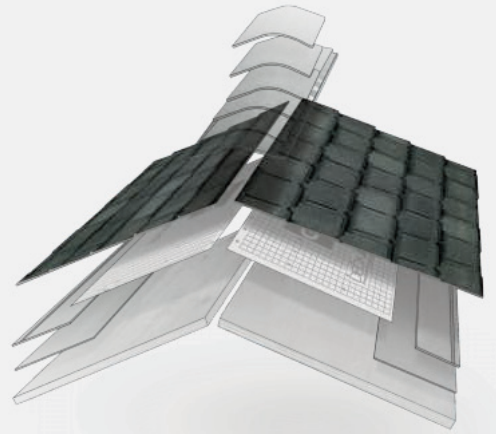

Designer Lifetime[†] Shingles Collection

Sophisticated designs, custom color palettes, and high performance, GAF Lifetime[†] designer shingles are only a fraction of the cost of traditional slate or wood shakes.

Designer Lifetime[†] Shingles Collection

Grand Sequoia® pg 11			Rustic charm meets 21st-century style
Camelot II® pg 12			Contemporary slate-inspired elegance in an asphalt shingle
Woodland® pg 12			The beauty of natural wood shakes in an asphalt shingle
Slateline® pg 13			An asphalt shingle with the dramatic look of slate

For specifications see pages 20–21

For the full collection visit gaf.com/Designer