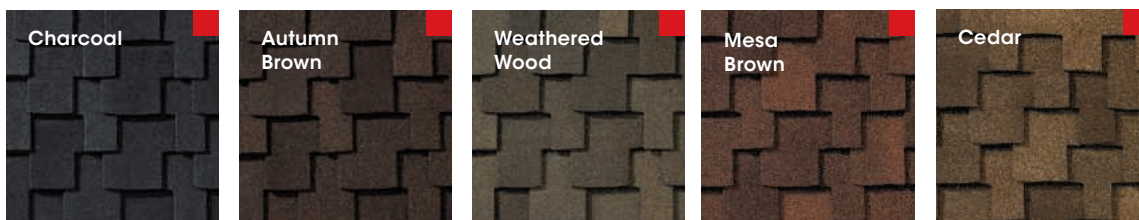

For more details visit gaf.com/GrandSequoia

¹25-year StainGuard Plus™ Algae Protection Limited Warranty against blue-green algae discoloration is available only on products sold in packages bearing the StainGuard Plus™ logo. See *GAF Shingle & Accessory Limited Warranty* for complete coverage and restrictions.

NOTE: It is difficult to reproduce the color clarity and actual color blends of these products. Before selecting your color, please ask to see several full-size shingles.