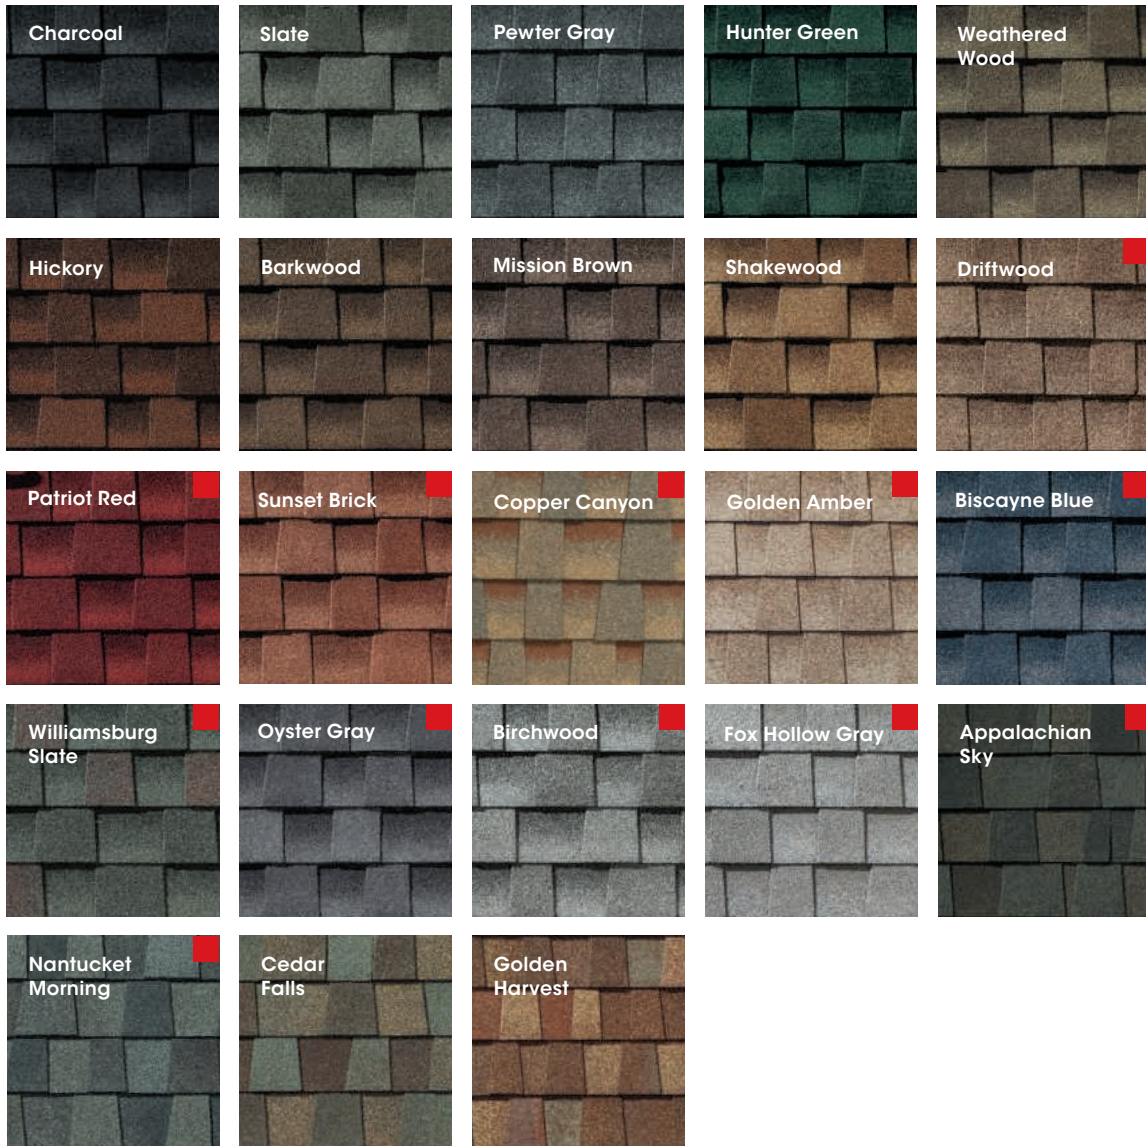

For more details visit gaf.com/hdz

¹ 15-year WindProven™ Limited Wind Warranty on GAF shingles with LayerLock® Technology requires the use of GAF starter strips, roof deck protection, ridge cap shingles, and leak barrier or attic ventilation. See *GAF Roofing System Limited Warranty* for complete coverage and restrictions. Visit gaf.com/LRS for qualifying GAF products. For installations not eligible for the *WindProven™ Limited Wind Warranty*, see the *GAF Shingle & Accessory Limited Warranty*.

² 25-year StainGuard Plus™ Algae Protection Limited Warranty against blue-green algae discoloration is available only on products sold in packages bearing the StainGuard Plus™ logo. See *GAF Shingle & Accessory Limited Warranty* for complete coverage and restrictions.

NOTE: It is difficult to reproduce the color clarity and actual color blends of these products. Before selecting your color, please ask to see several full-size shingles.

Available regionally