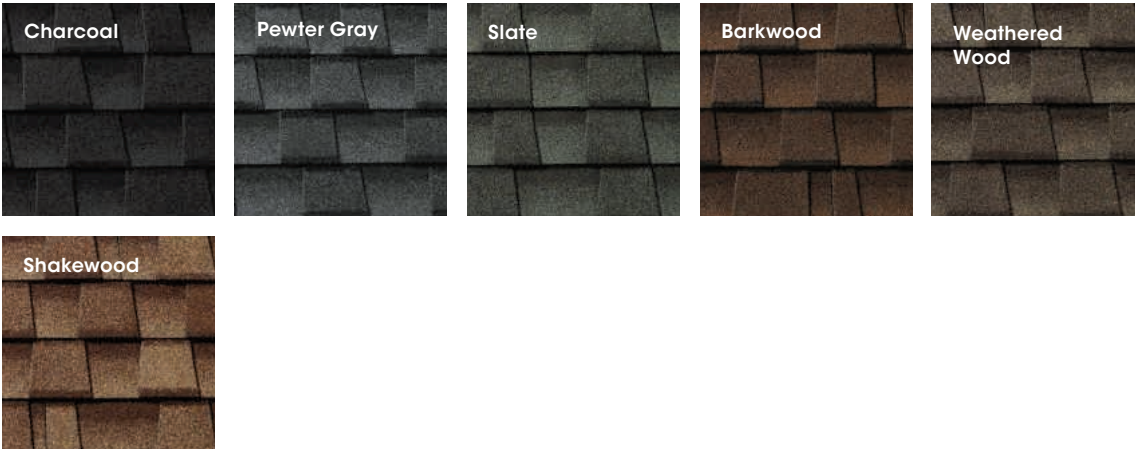

NOTE: It is difficult to reproduce the color clarity and actual color blends of these products. Before selecting your color, please ask to see several full-size shingles.

Available regionally

GAF Timberline UHDZ®

Ultra High Definition® Lifetime+ Shingles

Timberline UHDZ® Shingles feature a Dual Shadow Line for dramatic sunset shadows and offer a 30-year StainGuard Plus PRO™ Limited Warranty against blue-green algae discoloration¹.