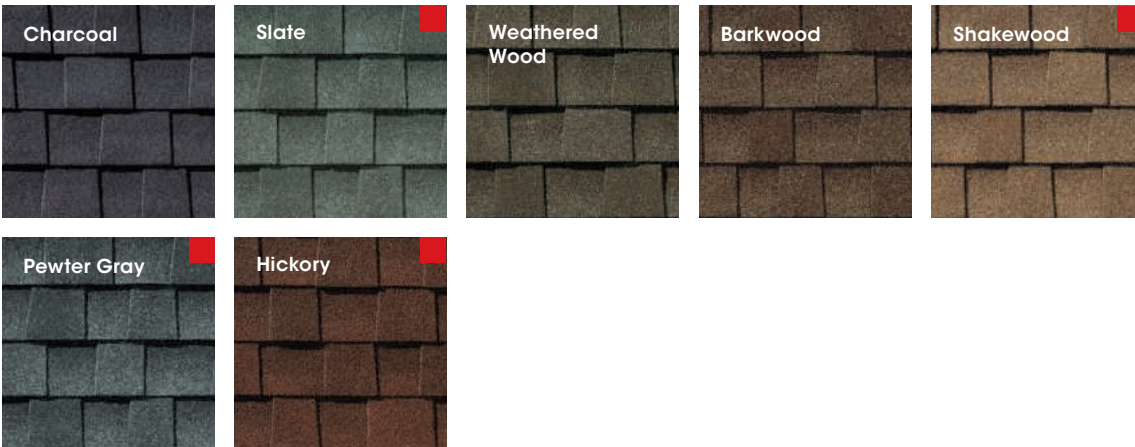

These stylish yet practically priced architectural shingles provide value and performance with a classic shadow effect.